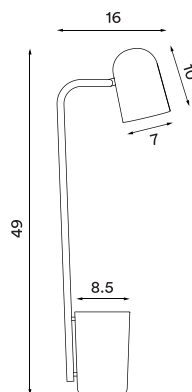

Colours: White, dark grey, dark green, or warm beige (shade inner colour is same as outer colour)

Wire: Black or white (white version only),
200 cm (with switch)

Bulb: GU10, Max. 6 W LED only

Voltage: 220V - 240V - 50Hz

Net weight: 2.1 kg

Minimum order size: 2

Dimensions and light direction:

Recommended bulb:

 LED – 5 W